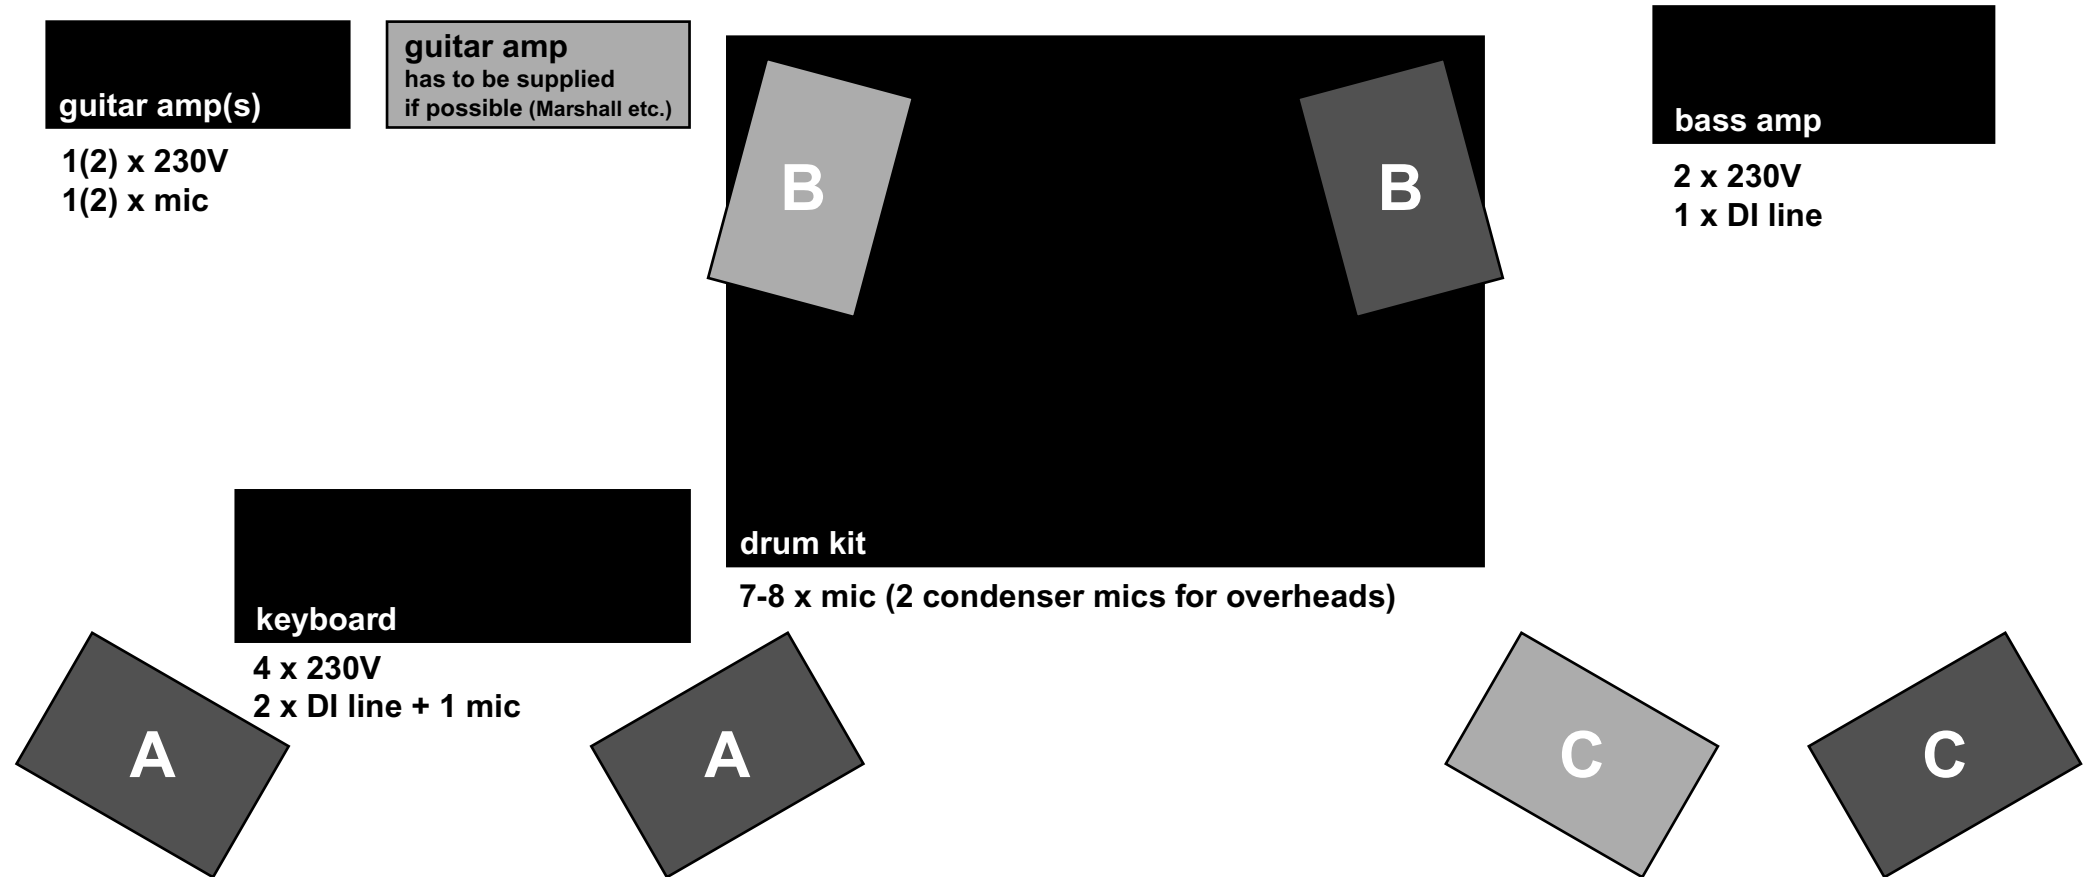

# Apostolis Anthimos Trio stage plot

The FOH mixer has to have 16 channels at least.  
There have to be 3 independent monitor lines with EQ.  
There have to be at least 4 (better 6) monitor boxes of good quality.  
It's recommended to supply a good quality guitar amp (preferably Marshall).